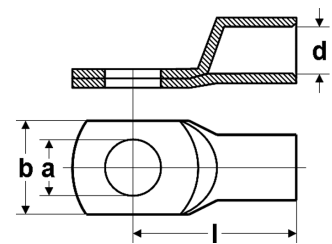

Note

Also available in angulated version (45° and 90°).

Technical data

Temperature range: up to +120°C

Abmessungen

- a Diameter of the boring
- d Inner diameter of the cable insertion
- b Flange width
- l Length till middle of the boring